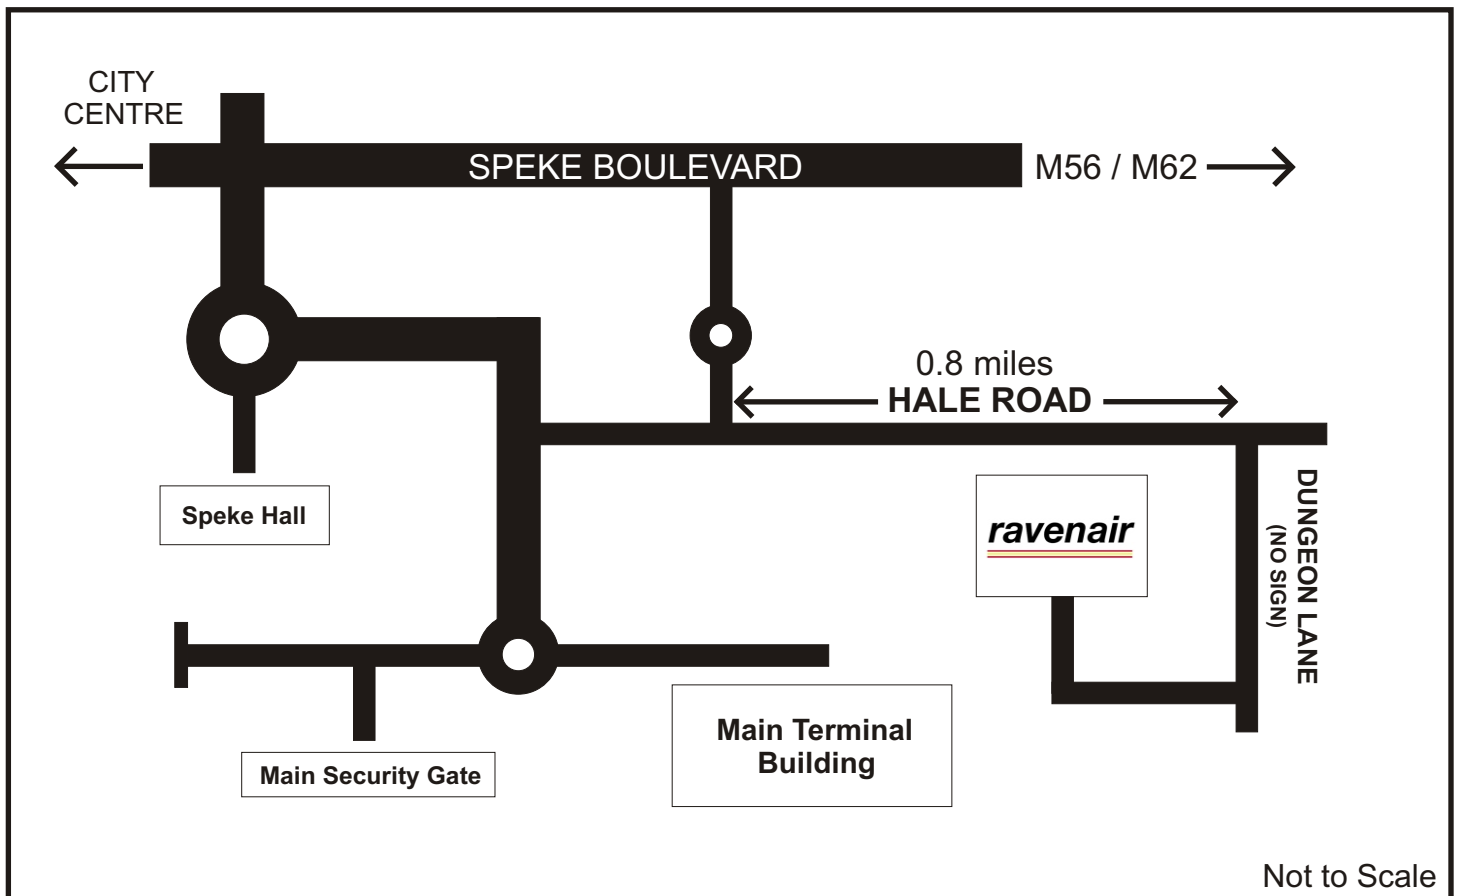

From the M56

Take junction 12 off of the M56 (A557/A553). Follow signs for Liverpool Airport, via Runcorn. Pass over the Widnes/Runcorn Bridge and continue down Speke Boulevard (A561).

From the M62

Take junction 6 off of the M62 and then the A5300 at the roundabout, continue down Speke Boulevard (A561) following signs for Liverpool Airport.

From the Main Terminal

If you find yourself outside the main terminal at Liverpool Airport then you need to take the same road back towards Speke Boulevard which you have just driven down and look for a right turn, signed to Hale. Follow this road until passing two Hangars on the right. Ravenair is the second and you access our facility by the next road on the right. As illustrated.