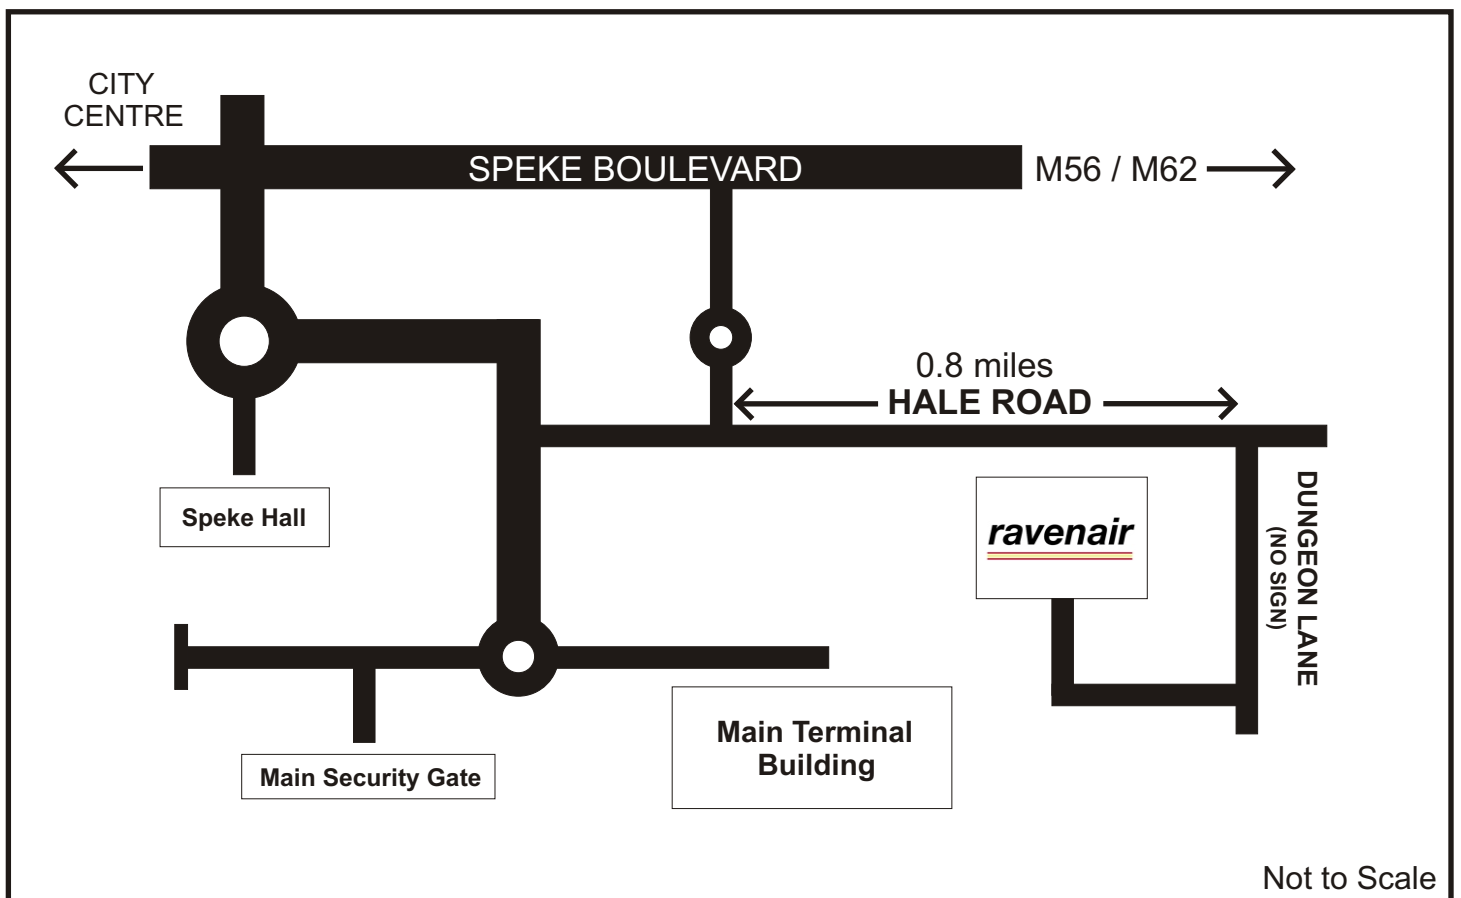

From the M56

Take junction 12 off of the M56 (A557/A553). Follow signs for Liverpool Airport, via Runcorn. Pass over the Widnes/Runcorn Bridge and continue down Speke Boulevard (A561).

From the M62

Take junction 6 off of the M62 and then the A5300 at the roundabout, continue down Speke Boulevard (A561) following signs for Liverpool Airport.

From the Main Terminal

If you find yourself outside the main terminal at Liverpool Airport then you need to take the same road back towards Speke Boulevard which you have just driven down and look for a right turn, signed to Hale. Follow this road until passing two Hangars on the right. Ravenair is the second and you access our facility by the next road on the right. As illustrated.